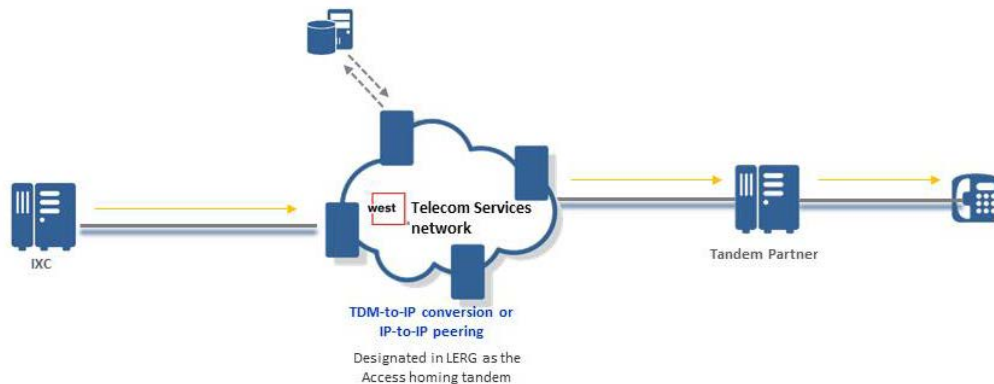

Terminating Access Tandem

A competitive Access Tandem interconnection solution

With West's Terminating Access Tandem Homing solution, your access traffic does not have to be routed through the ILEC access tandem.

Homing your codes and traffic behind West Telecom Services' tandems allows you to set up an interconnection architecture that meets your needs—not the ILEC's.

Features and Benefits

- Near real-time traffic reporting
- Customizable traffic studies
- Full Database Support – LNP, 8YY and more
- Full CDRs available – CABS, MECAB data

Savings

- Decommission facilities to the ILEC
- Optimize your routing with an efficient IP network platform
- Reduce the number of suppliers in your network
- Free up your teams to focus on your customers